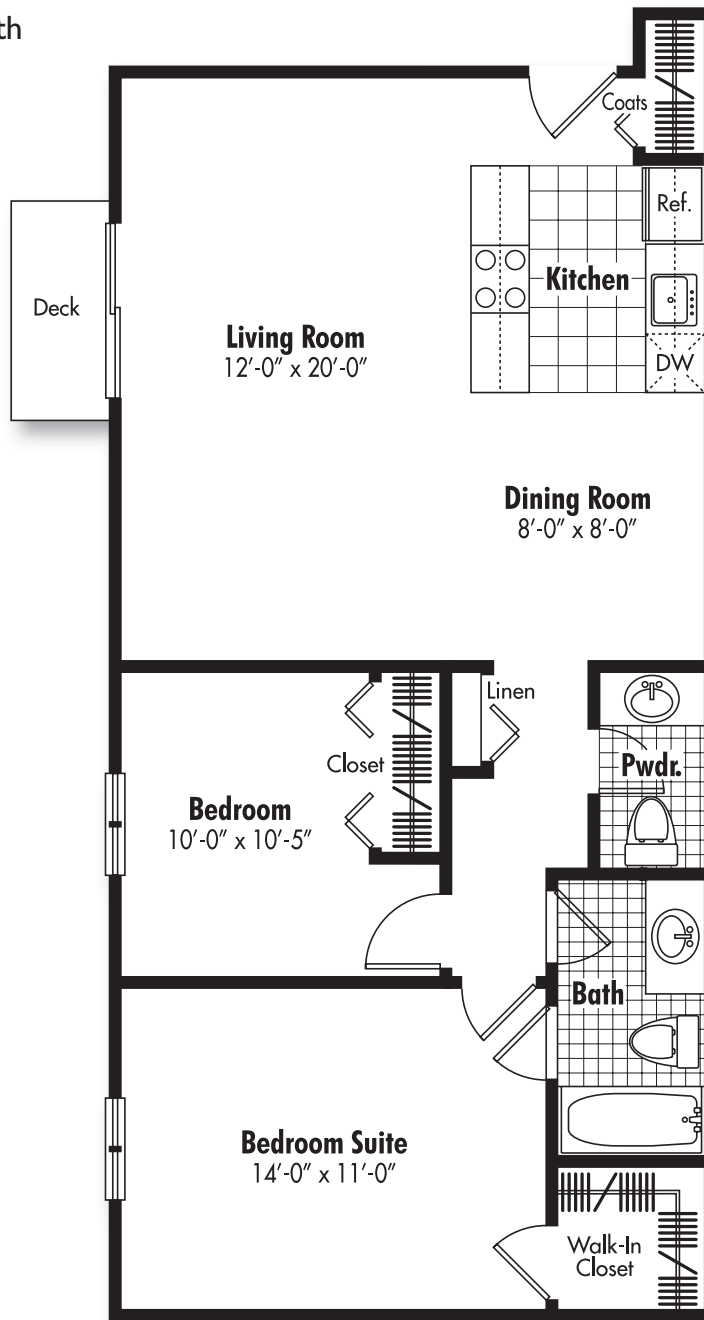

.....  
APARTMENT  
..... I Bedroom/I Bath  
..... 770 Sq. Ft.

.....  
 ..... APARTMENT  
 ..... 2 Bedroom/1 1/2 Bath  
 ..... 881 Sq. Ft.

# The Villas

APARTMENTS & TOWNHOUSES

.....  
TOWNHOME  
.....  
1 Bedroom/1 Bath  
.....  
1400 Sq. Ft.  
.....  
(Includes Basement)

# The Villas

APARTMENTS & TOWNHOUSES

.....  
 TOWNHOME  
 2 Bedroom/1 1/2 Bath  
 1500 Sq. Ft.  
 (Includes Basement)

SECOND LEVEL

FIRST LEVEL

# The Villas

APARTMENTS & TOWNHOUSES

..... TOWNHOME  
 ..... 3 Bedroom / 1 1/2 Bath  
 ..... 1800 Sq. Ft.  
 ..... (Includes Basement)

SECOND LEVEL

FIRST LEVEL

7099 Granada Drive Flint Township, Michigan 48532