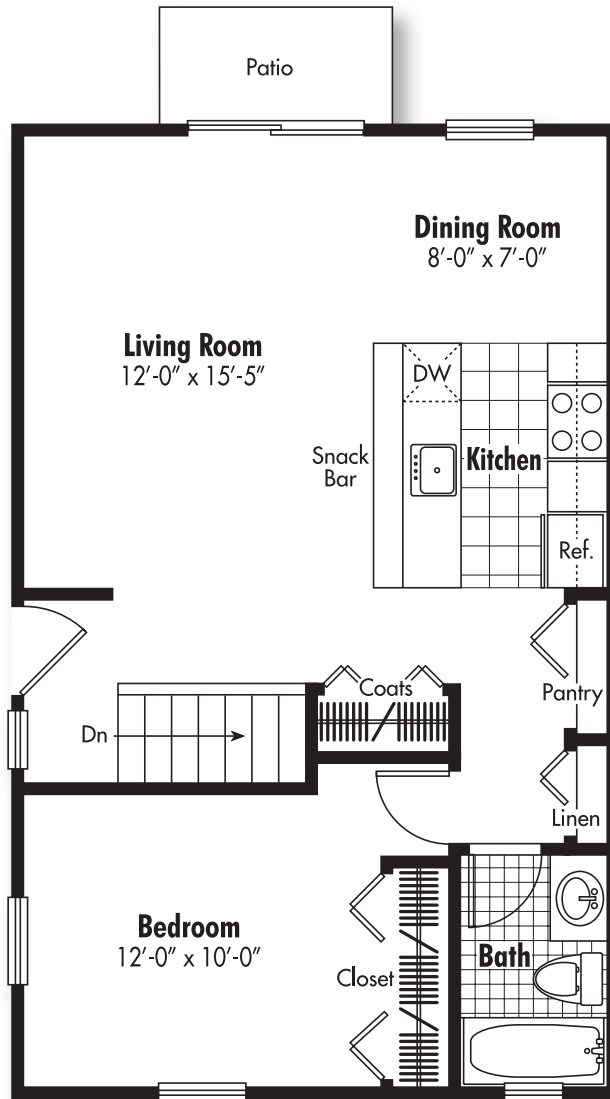

.....  
APARTMENT  
..... I Bedroom/I Bath  
..... 770 Sq. Ft.

.....  
 ..... APARTMENT  
 ..... 2 Bedroom/1 1/2 Bath  
 ..... 881 Sq. Ft.

# The Villas

APARTMENTS & TOWNHOUSES

.....  
TOWNHOME  
.....  
1 Bedroom/1 Bath  
.....  
1400 Sq. Ft.  
.....  
(Includes Basement)

# The Villas

APARTMENTS & TOWNHOUSES

.....  
 TOWNHOME  
 2 Bedroom/1 1/2 Bath  
 1500 Sq. Ft.  
 (Includes Basement)

SECOND LEVEL

FIRST LEVEL

# The Villas

APARTMENTS & TOWNHOUSES

..... TOWNHOME  
 ..... 3 Bedroom / 1 1/2 Bath  
 ..... 1800 Sq. Ft.  
 ..... (Includes Basement)

SECOND LEVEL

FIRST LEVEL

7099 Granada Drive Flint Township, Michigan 48532