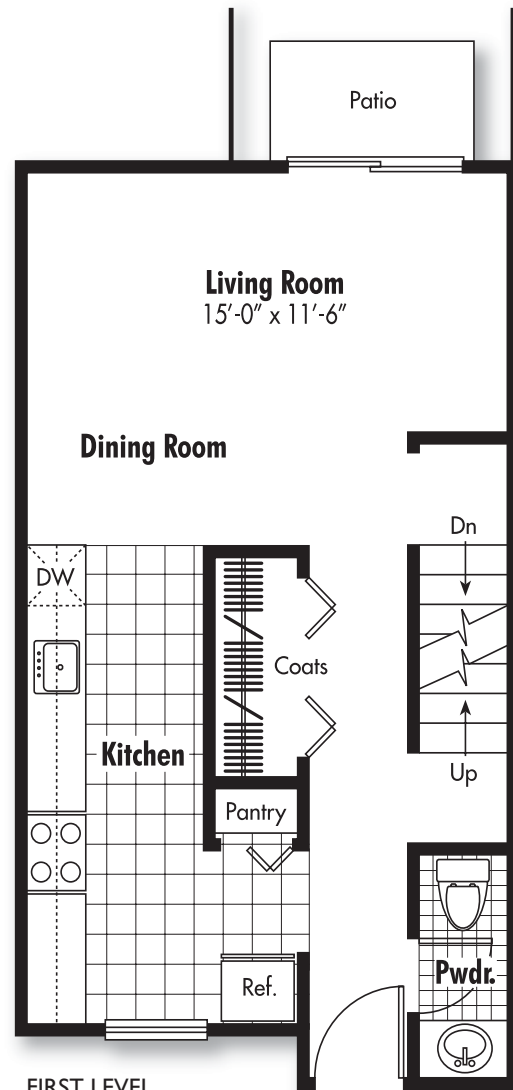

.....  
APARTMENT  
..... I Bedroom/I Bath  
..... 770 Sq. Ft.

.....  
 ..... APARTMENT  
 ..... 2 Bedroom/1 1/2 Bath  
 ..... 881 Sq. Ft.

# The Villas

APARTMENTS & TOWNHOUSES

.....  
TOWNHOME  
.....  
1 Bedroom/1 Bath  
.....  
1400 Sq. Ft.  
.....  
(Includes Basement)

# The Villas

APARTMENTS & TOWNHOUSES

.....  
 TOWNHOME  
 2 Bedroom/1 1/2 Bath  
 1500 Sq. Ft.  
 (Includes Basement)

SECOND LEVEL

FIRST LEVEL

# The Villas

APARTMENTS & TOWNHOUSES

..... TOWNHOME  
 ..... 3 Bedroom / 1 1/2 Bath  
 ..... 1800 Sq. Ft.  
 ..... (Includes Basement)

SECOND LEVEL

FIRST LEVEL

7099 Granada Drive Flint Township, Michigan 48532