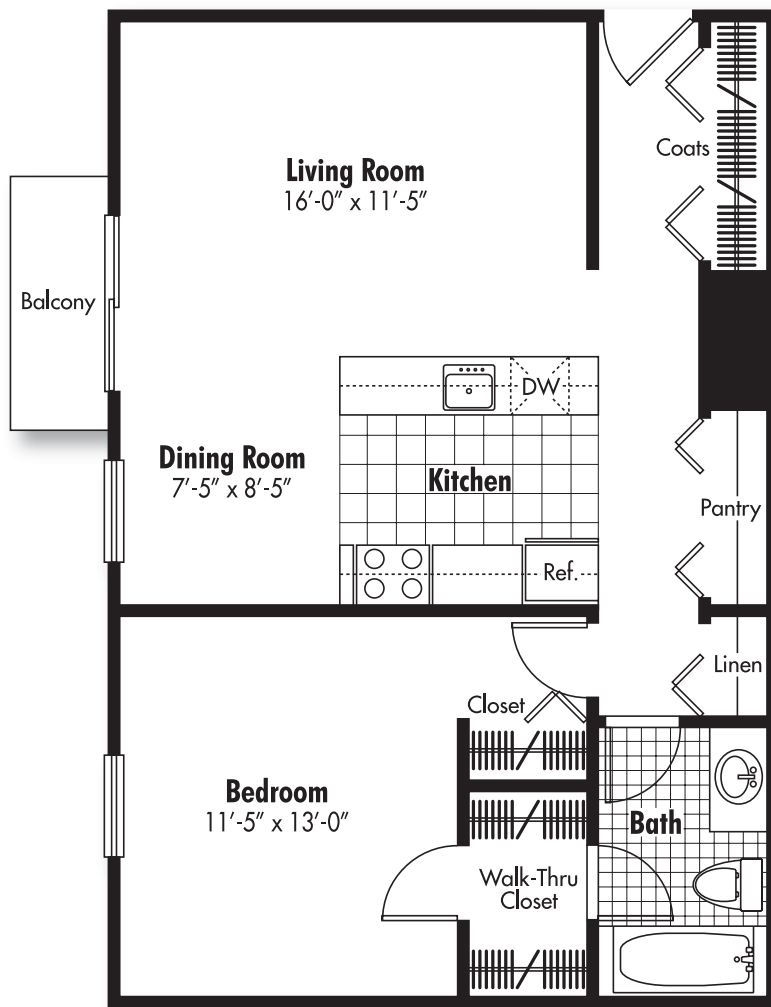

.....  
APARTMENT  
..... I Bedroom/I Bath  
..... 770 Sq. Ft.

.....  
 ..... APARTMENT  
 ..... 2 Bedroom/1 1/2 Bath  
 ..... 881 Sq. Ft.

# The Villas

APARTMENTS & TOWNHOUSES

.....  
TOWNHOME  
.....  
1 Bedroom/1 Bath  
.....  
1400 Sq. Ft.  
.....  
(Includes Basement)

# The Villas

APARTMENTS & TOWNHOUSES

.....  
 TOWNHOME  
 2 Bedroom/1 1/2 Bath  
 1500 Sq. Ft.  
 (Includes Basement)

SECOND LEVEL

FIRST LEVEL

# The Villas

APARTMENTS & TOWNHOUSES

..... TOWNHOME  
 ..... 3 Bedroom / 1 1/2 Bath  
 ..... 1800 Sq. Ft.  
 ..... (Includes Basement)

SECOND LEVEL

FIRST LEVEL

7099 Granada Drive Flint Township, Michigan 48532