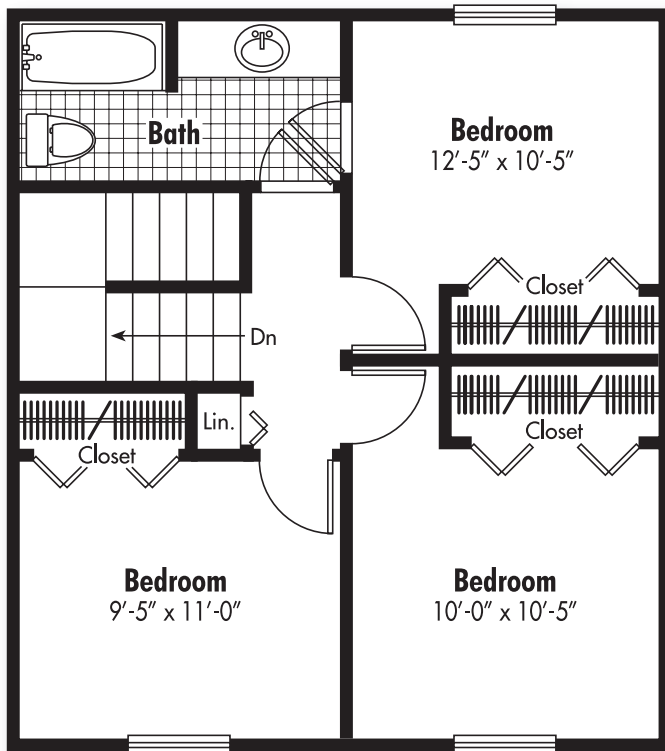

.....  
APARTMENT  
..... I Bedroom/I Bath  
..... 770 Sq. Ft.

.....  
 ..... APARTMENT  
 ..... 2 Bedroom/1 1/2 Bath  
 ..... 881 Sq. Ft.

# The Villas

APARTMENTS & TOWNHOUSES

.....  
TOWNHOME  
.....  
1 Bedroom/1 Bath  
.....  
1400 Sq. Ft.  
.....  
(Includes Basement)

# The Villas

APARTMENTS & TOWNHOUSES

.....  
 TOWNHOME  
 2 Bedroom/1 1/2 Bath  
 1500 Sq. Ft.  
 (Includes Basement)

SECOND LEVEL

FIRST LEVEL

# The Villas

APARTMENTS & TOWNHOUSES

..... TOWNHOME  
 ..... 3 Bedroom / 1 1/2 Bath  
 ..... 1800 Sq. Ft.  
 ..... (Includes Basement)

SECOND LEVEL

FIRST LEVEL

7099 Granada Drive Flint Township, Michigan 48532