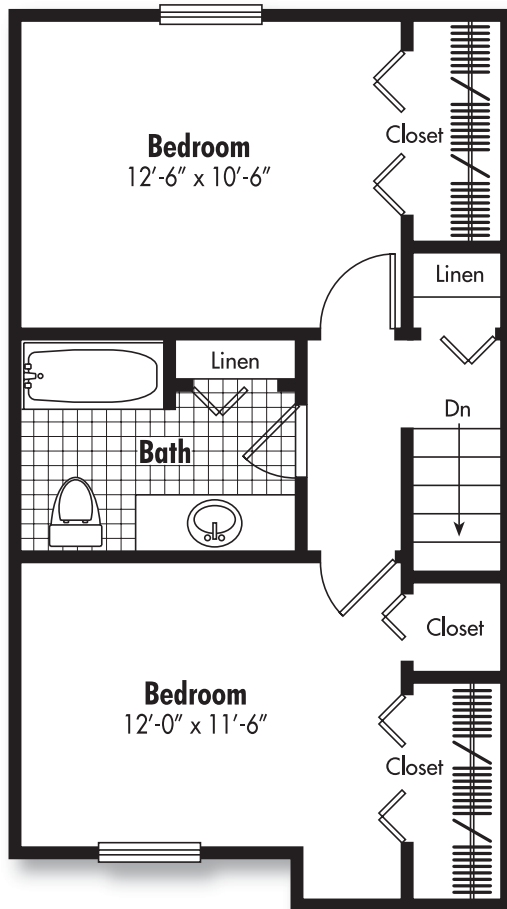

.....  
APARTMENT  
..... I Bedroom/I Bath  
..... 770 Sq. Ft.

.....  
 ..... APARTMENT  
 ..... 2 Bedroom/1 1/2 Bath  
 ..... 881 Sq. Ft.

# The Villas

APARTMENTS & TOWNHOUSES

.....  
TOWNHOME  
.....  
1 Bedroom/1 Bath  
.....  
1400 Sq. Ft.  
.....  
(Includes Basement)

# The Villas

APARTMENTS & TOWNHOUSES

.....  
 TOWNHOME  
 2 Bedroom/1 1/2 Bath  
 1500 Sq. Ft.  
 (Includes Basement)

SECOND LEVEL

FIRST LEVEL

# The Villas

APARTMENTS & TOWNHOUSES

..... TOWNHOME  
 ..... 3 Bedroom / 1 1/2 Bath  
 ..... 1800 Sq. Ft.  
 ..... (Includes Basement)

SECOND LEVEL

FIRST LEVEL

7099 Granada Drive Flint Township, Michigan 48532