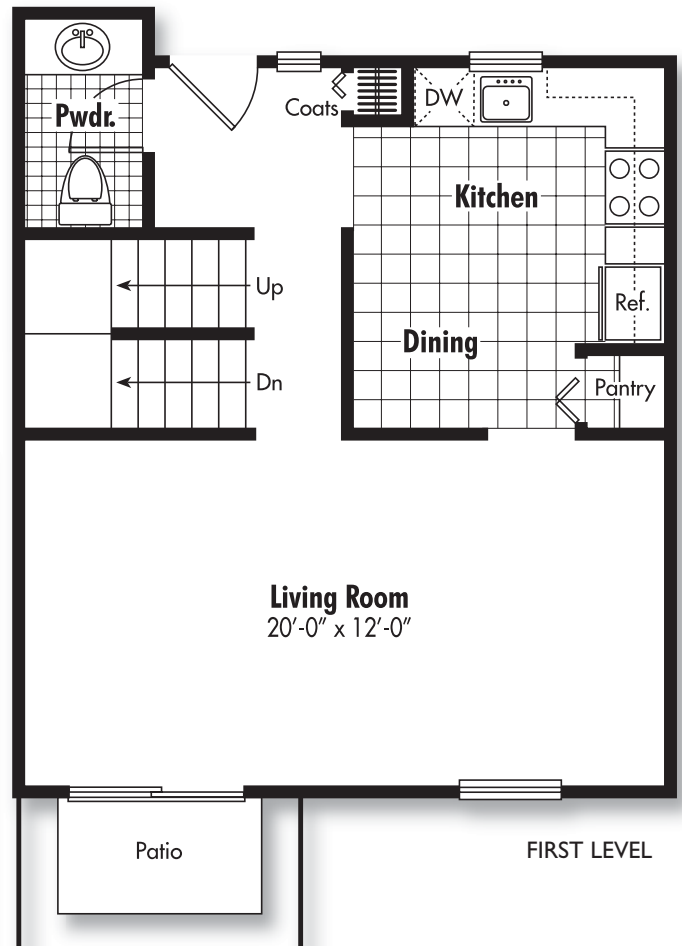

# The Villas

APARTMENTS & TOWNHOUSES

.....  
TOWNHOME  
.....  
1 Bedroom/1 Bath  
.....  
1400 Sq. Ft.  
.....  
(Includes Basement)

# The Villas

APARTMENTS & TOWNHOUSES

.....  
 TOWNHOME  
 2 Bedroom/1 1/2 Bath  
 1500 Sq. Ft.  
 (Includes Basement)

SECOND LEVEL

FIRST LEVEL

# The Villas

APARTMENTS & TOWNHOUSES

..... TOWNHOME  
 ..... 3 Bedroom / 1 1/2 Bath  
 ..... 1800 Sq. Ft.  
 ..... (Includes Basement)

SECOND LEVEL

FIRST LEVEL

7099 Granada Drive Flint Township, Michigan 48532