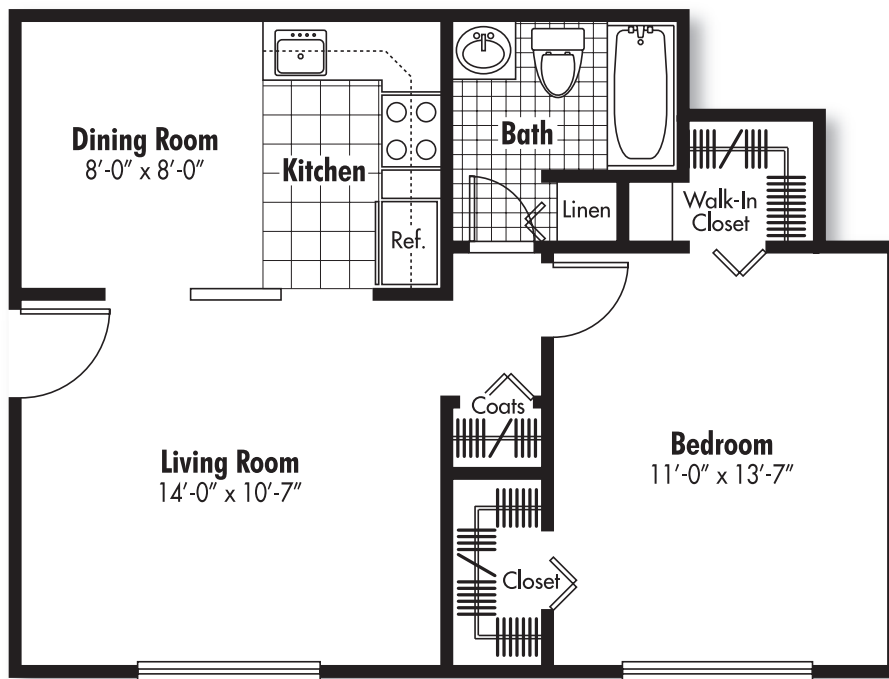

# Village Manor

A·P·A·R·T·M·E·N·T·S

THE DEVONSHIRE

1 Bedroom/1 Bath

Premium End View Location

550 Sq. Ft.

# Village Manor

A·P·A·R·T·M·E·N·T·S

THE DALTON

1 Bedroom/1 Bath

525-550 Sq. Ft.

# Village Manor

A·P·A·R·T·M·E·N·T·S

THE EDDINGTON

1 Bedroom/1 Bath

650 Sq. Ft.

# Village Manor

A·P·A·R·T·M·E·N·T·S

THE ESSEX

1 Bedroom/1 Bath

Premium End View Location

650 Sq. Ft.