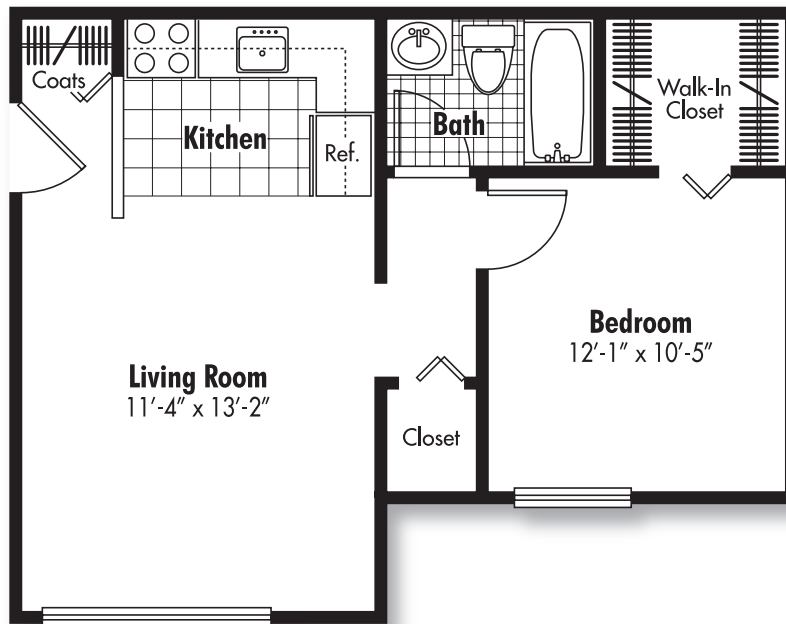

# Village Manor

A·P·A·R·T·M·E·N·T·S

THE ASTON  
Studio/1 Bath  
375 Sq. Ft.

# Village Manor

A·P·A·R·T·M·E·N·T·S

THE BEDFORD

1 Bedroom/1 Bath

465 Sq. Ft.

# Village Manor

A·P·A·R·T·M·E·N·T·S

THE CAMDEN

1 Bedroom/1 Bath

Premium End View Location

525 Sq. Ft.

# Village Manor

A·P·A·R·T·M·E·N·T·S

THE DALTON

1 Bedroom/1 Bath

525-550 Sq. Ft.