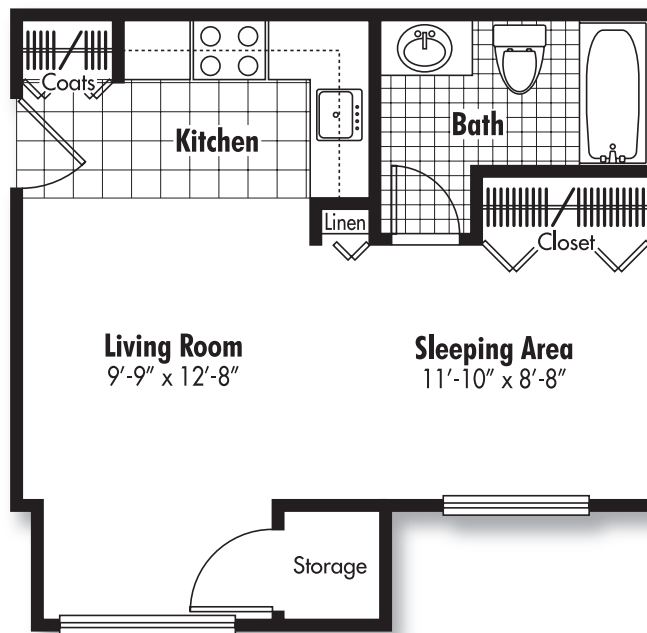

# Village Manor

A·P·A·R·T·M·E·N·T·S

THE ASTON  
Studio/1 Bath  
375 Sq. Ft.

# Village Manor

A·P·A·R·T·M·E·N·T·S

THE BEDFORD

1 Bedroom/1 Bath

465 Sq. Ft.

# Village Manor

A·P·A·R·T·M·E·N·T·S

THE CAMDEN

1 Bedroom/1 Bath

Premium End View Location

525 Sq. Ft.

# Village Manor

A·P·A·R·T·M·E·N·T·S

THE CHELSEA

1 Bedroom/1 Bath

500 Sq. Ft.