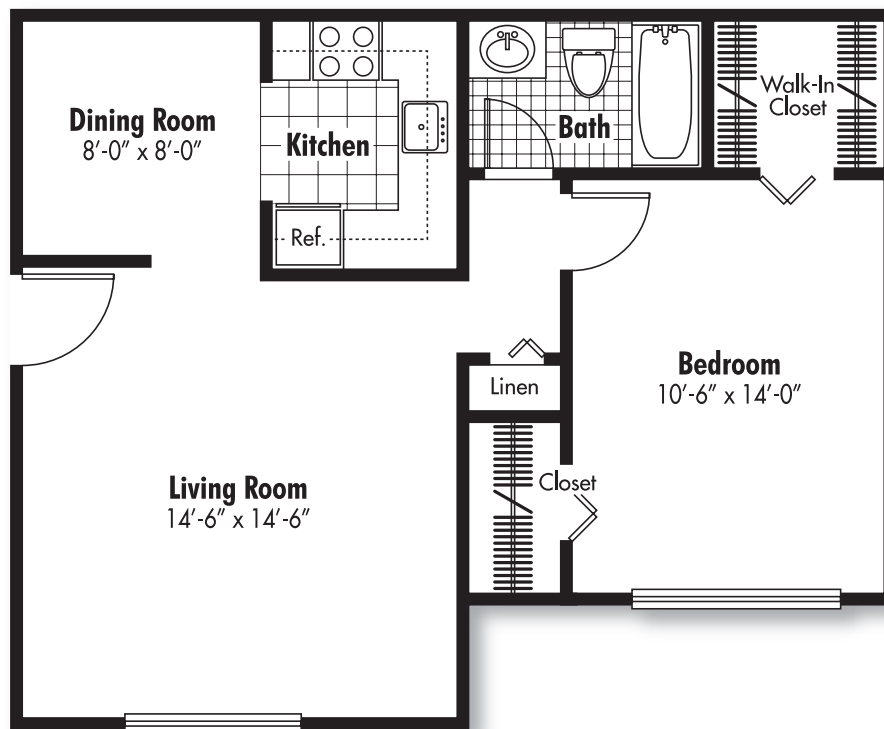

# Village Manor

A·P·A·R·T·M·E·N·T·S

THE CHELSEA

1 Bedroom/1 Bath

500 Sq. Ft.

# Village Manor

A·P·A·R·T·M·E·N·T·S

THE DEVONSHIRE

1 Bedroom/1 Bath

Premium End View Location

550 Sq. Ft.

# Village Manor

A·P·A·R·T·M·E·N·T·S

THE DALTON

1 Bedroom/1 Bath

525-550 Sq. Ft.

# Village Manor

A·P·A·R·T·M·E·N·T·S

THE EDDINGTON

1 Bedroom/1 Bath

650 Sq. Ft.