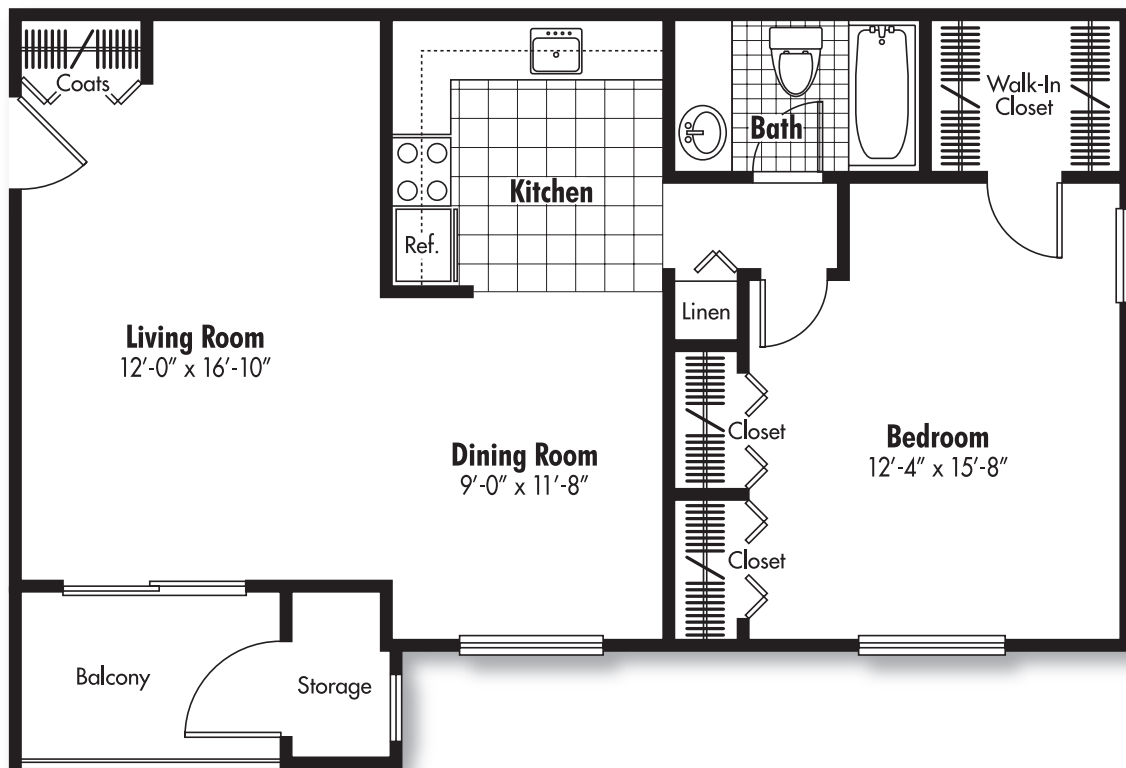

# Village Manor

A·P·A·R·T·M·E·N·T·S

THE ASTON  
Studio/1 Bath  
375 Sq. Ft.

# Village Manor

A·P·A·R·T·M·E·N·T·S

THE ESSEX

1 Bedroom/1 Bath

Premium End View Location

650 Sq. Ft.

# Village Manor

A·P·A·R·T·M·E·N·T·S

THE FARNSWORTH

1 Bedroom/1 Bath

Premium End View Location

750 Sq. Ft.

## THE HALSTON

2 Bedroom/1 Bath

900 Sq. Ft.