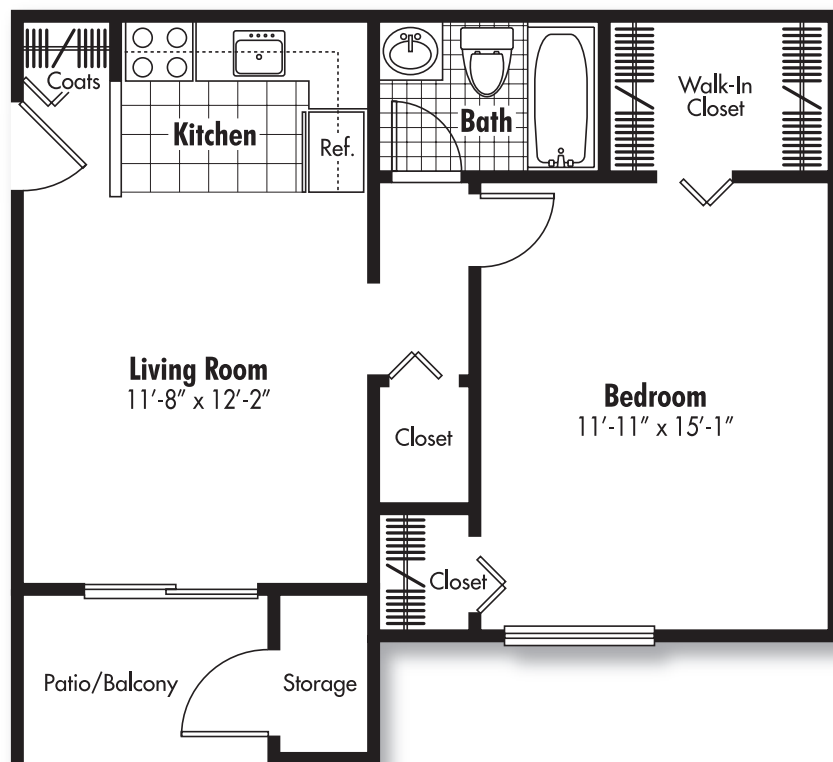

# Village Manor

A·P·A·R·T·M·E·N·T·S

THE BEDFORD

1 Bedroom/1 Bath

465 Sq. Ft.

# Village Manor

A·P·A·R·T·M·E·N·T·S

THE CAMDEN

1 Bedroom/1 Bath

Premium End View Location

525 Sq. Ft.

# Village Manor

A·P·A·R·T·M·E·N·T·S

THE CHELSEA

1 Bedroom/1 Bath

500 Sq. Ft.

# Village Manor

A·P·A·R·T·M·E·N·T·S

THE DEVONSHIRE

1 Bedroom/1 Bath

Premium End View Location

550 Sq. Ft.