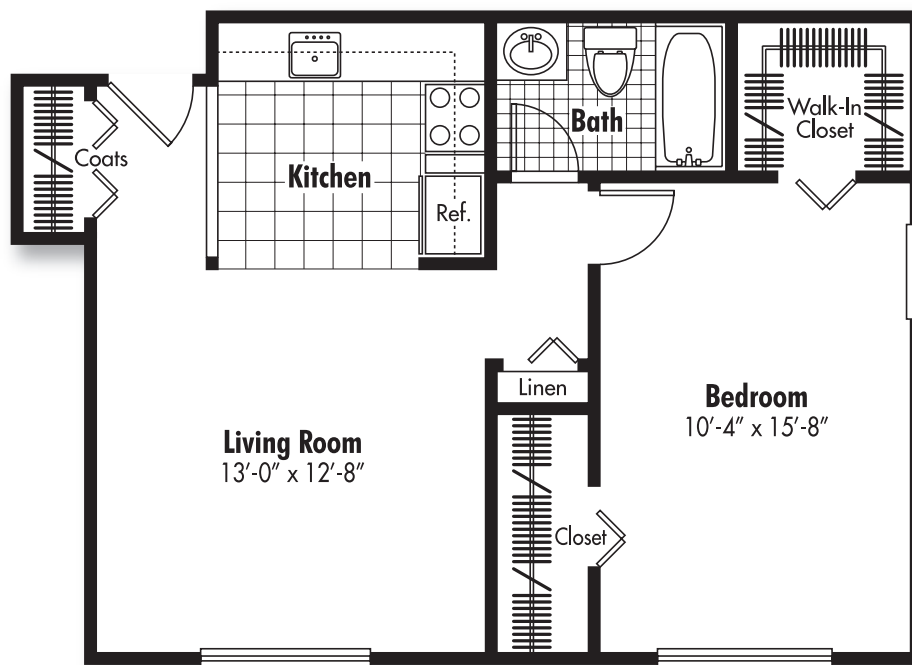

# Village Manor

A·P·A·R·T·M·E·N·T·S

THE BEDFORD

1 Bedroom/1 Bath

465 Sq. Ft.

# Village Manor

A·P·A·R·T·M·E·N·T·S

THE CAMDEN

1 Bedroom/1 Bath

Premium End View Location

525 Sq. Ft.

# Village Manor

A·P·A·R·T·M·E·N·T·S

THE CHELSEA

1 Bedroom/1 Bath

500 Sq. Ft.

# Village Manor

A·P·A·R·T·M·E·N·T·S

THE DEVONSHIRE

1 Bedroom/1 Bath

Premium End View Location

550 Sq. Ft.