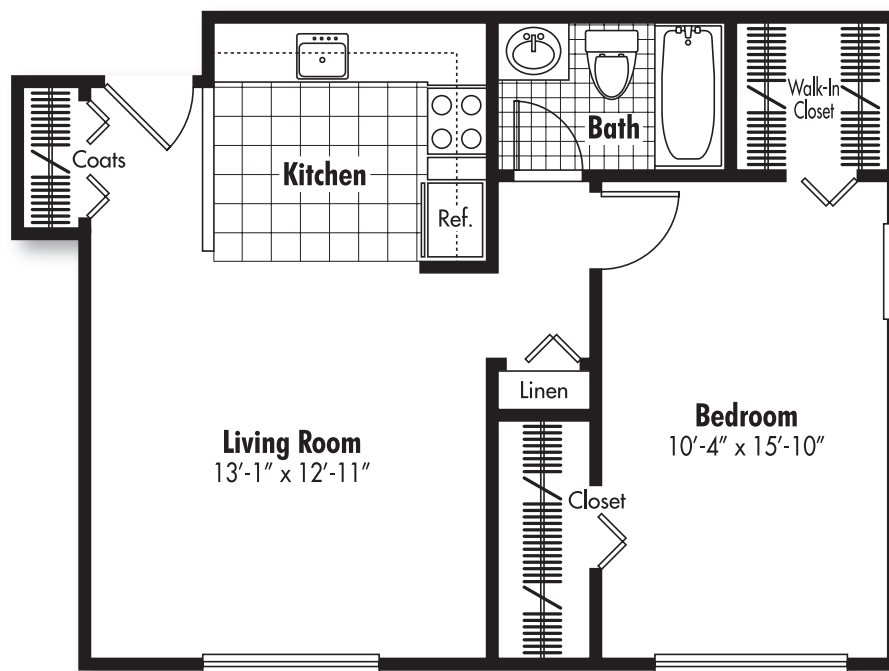

# Village Manor

A·P·A·R·T·M·E·N·T·S

THE DEVONSHIRE

1 Bedroom/1 Bath

Premium End View Location

550 Sq. Ft.

# Village Manor

A·P·A·R·T·M·E·N·T·S

THE DALTON

1 Bedroom/1 Bath

525-550 Sq. Ft.

# Village Manor

A·P·A·R·T·M·E·N·T·S

THE EDDINGTON

1 Bedroom/1 Bath

650 Sq. Ft.

# Village Manor

A·P·A·R·T·M·E·N·T·S

THE ESSEX

1 Bedroom/1 Bath

Premium End View Location

650 Sq. Ft.