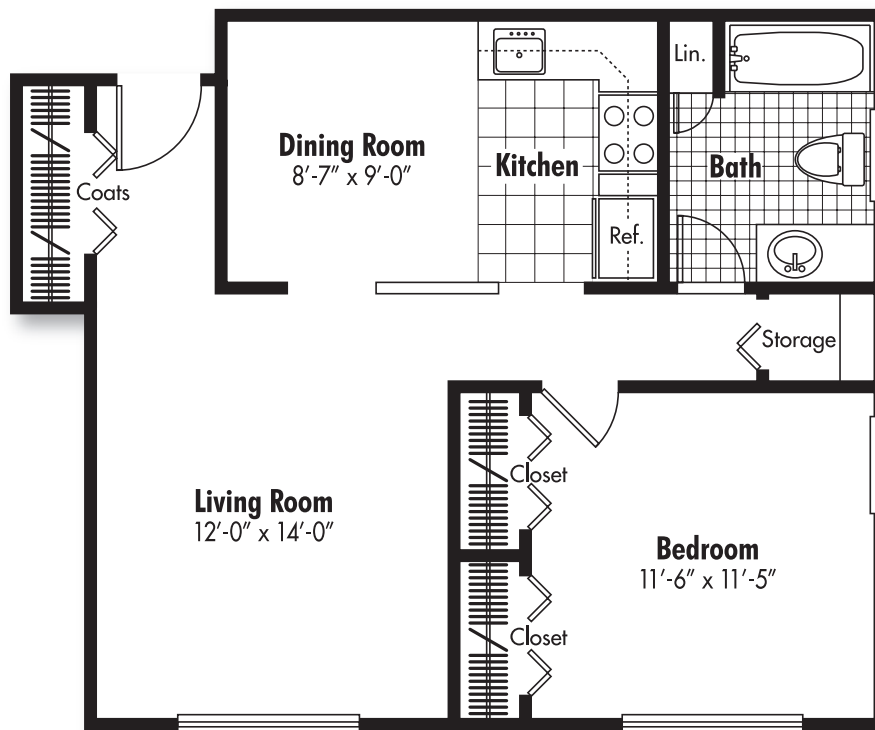

# Village Manor

A·P·A·R·T·M·E·N·T·S

THE ASTON  
Studio/1 Bath  
375 Sq. Ft.

# Village Manor

A·P·A·R·T·M·E·N·T·S

THE ESSEX

1 Bedroom/1 Bath

Premium End View Location

650 Sq. Ft.

# Village Manor

A·P·A·R·T·M·E·N·T·S

THE FARNSWORTH

1 Bedroom/1 Bath

Premium End View Location

750 Sq. Ft.

## THE HALSTON

2 Bedroom/1 Bath

900 Sq. Ft.