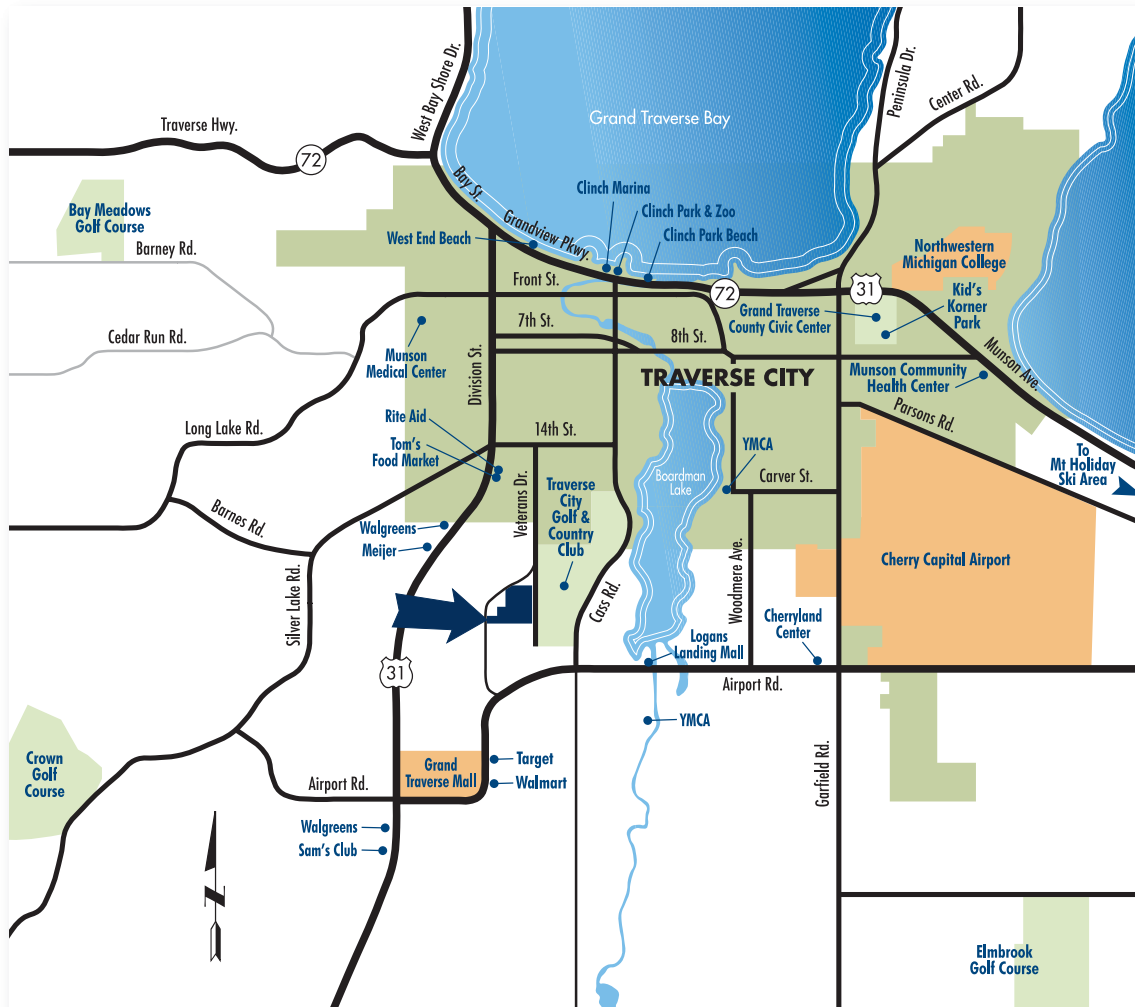

# HARBOUR RIDGE

Close to everything you need.

Harbour Ridge is ideally located in the heart of Traverse City, Michigan.

Every convenience is right at hand—in addition to the vacation attractions of golf, skiing, boating, fishing, parks and beaches, the area offers friendly local merchants, acclaimed medical facilities, public transportation and esteemed schools. Grand Traverse Bay is just down the road. At Harbour Ridge, your home is a destination!