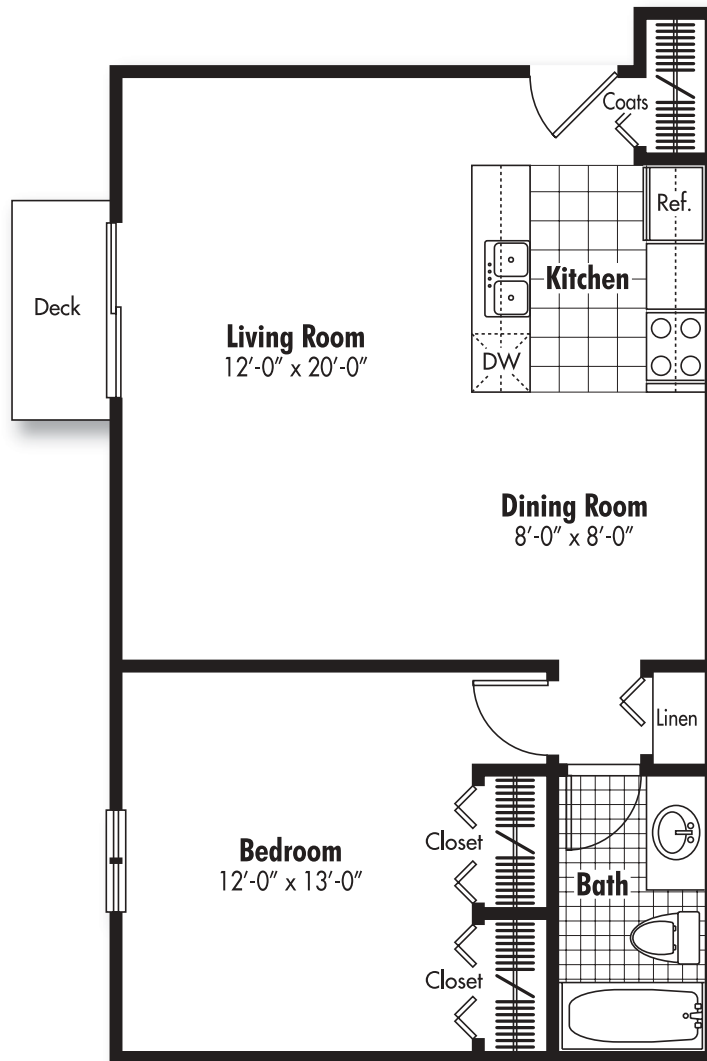

Flushing Valley

APARTMENTS

1 Bedroom/1 Bath
700 Sq. Ft.

Flushing Valley

APARTMENTS

2 Bedroom/1 Bath
900 Sq. Ft.